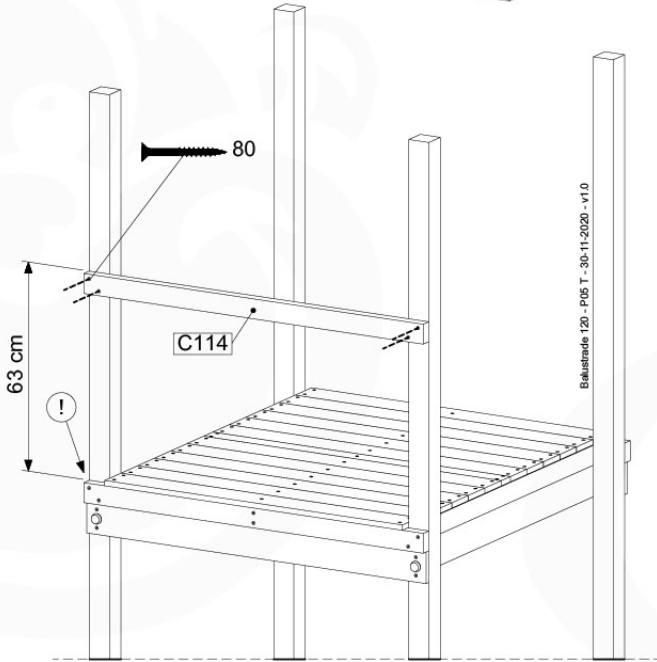

06-1

07 Roof

Club

08

Castle

09