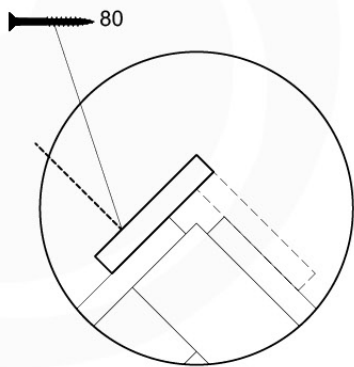

08-4

09 Roof Castle

RF07

	PartNo	PartName	QTY.
Hardware Pack	001_417	Stealth Screw 8x80	4
	002_220	Gap Point Screw T25 - 5x45	20
	002_223	Gap Point Screw T25 - 5x80	2
	002_308	Gap Point Screw T25 - 5x20	10
	023_031	Finishing Washer GPS 5.0	10
Other	123_222	Sheet Canvas Navigator Line 1200x1850	1
Timber	C90	Beam 900 mm	2
	C96	Beam L=(900+beamheight) mm	2
	D65	Board 650 mm	1
	D120	Board 1200 mm	3