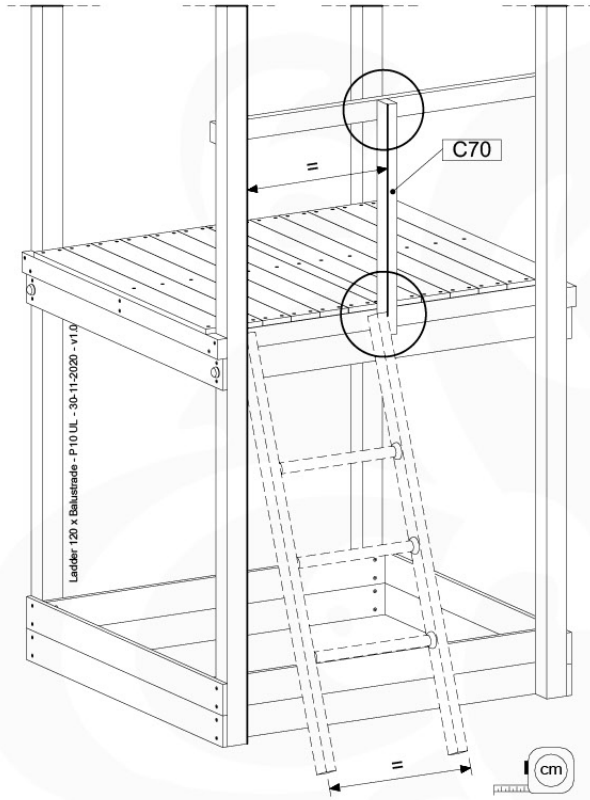

Ladder 120x Bakstrade - P02 UL - 30-11-2020 - v1.0

10-1

10-2

10-3

10-4

10-5

11 Swing Frame / Climb Frame

12

+

12

1-Swing frame / 2-Swing frame
457_101
457_102

+

12

1-Climb frame / 2-Climb frame
457_105
457_106

12 Ground Anchors

GA05