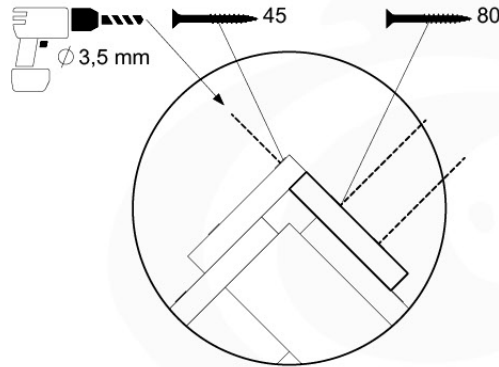

08-4

09 Roof Castle

RF07

	PartNo	PartName	QTY.
Hardware Pack	001_417	Stealth Screw 8x80	4
	002_220	Gap Point Screw T25 - 5x45	20
	002_223	Gap Point Screw T25 - 5x80	2
	002_308	Gap Point Screw T25 - 5x20	10
	023_031	Finishing Washer GPS 5.0	10
Other	123_222	Sheet Canvas Navigator Line 1200x1850	1
Timber	C90	Beam 900 mm	2
	C96	Beam L=(900+beamheight) mm	2
	D65	Board 650 mm	1
	D120	Board 1200 mm	3