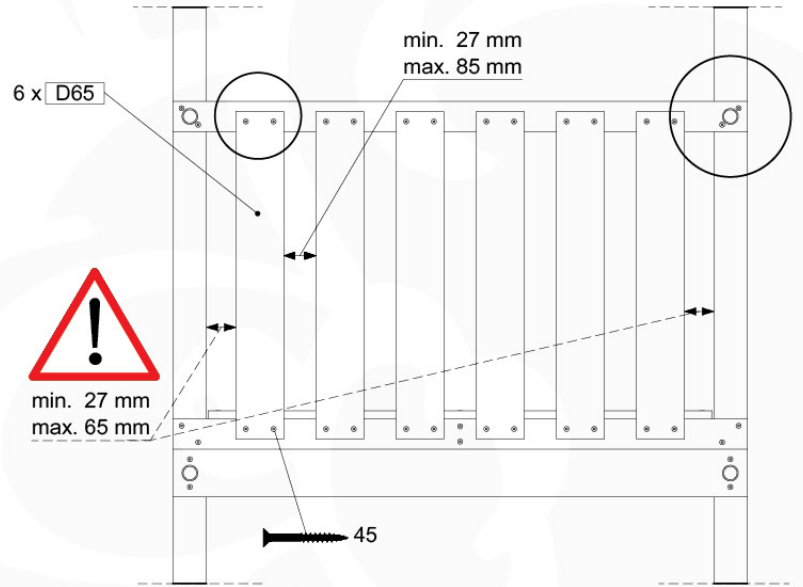

06-1

07 Roof

Club

08

Castle

09