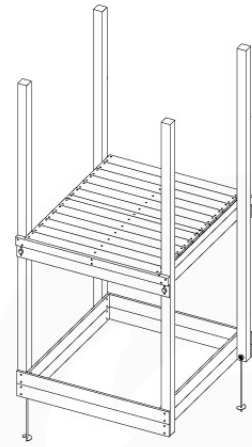

+

12

1-Swing frame / 2-Swing frame
457_101
457_102

+

12

1-Climb frame / 2-Climb frame
457_105
457_106

12 Ground Anchors

GA05

Parts:
Hardware Package Tower →

Ground Anchors 120 - P02 - 27-11-2020 - v1

12-1

12-2

40 L / 80 kg

24h

13 Add-on

Wavy Star Slide XL