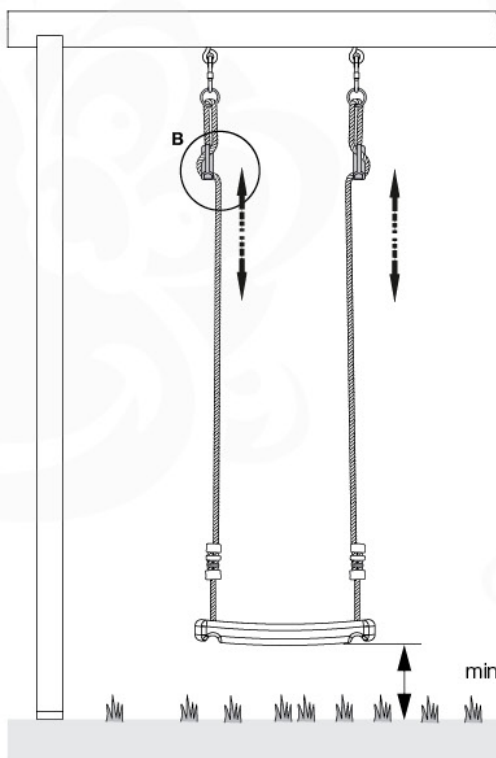

11

12

13-1

13-2

13-1

5 mm

80

5 mm

Climb-Frame - s13-1 - 30-1-2020 - v0.2

80

1-2 cm

B220

13-2

14

15

2x
201_115

20

Anchoring

21 Ground Fixation

Accessories

1x
250_013

1x
250_034

Safety issues